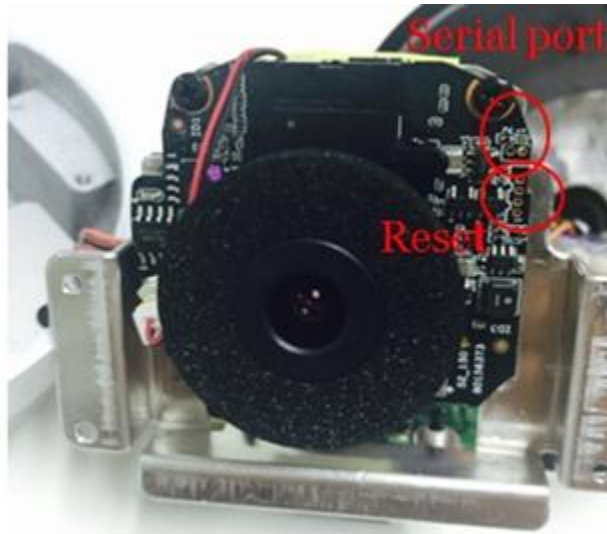

Factory Reset - IP Camera

IP4MIBC-28L