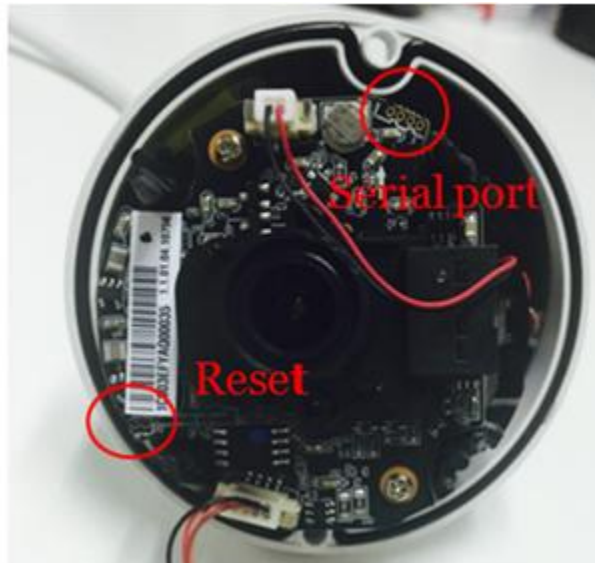

Factory Reset - IP Camera

IP4MIBC-28L