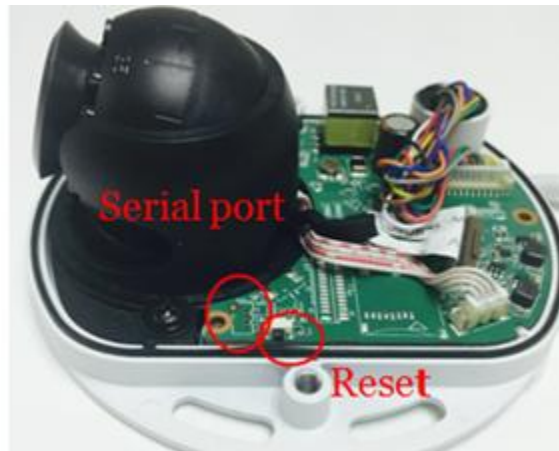

Factory Reset - IP Camera

IP4MIBC-28L